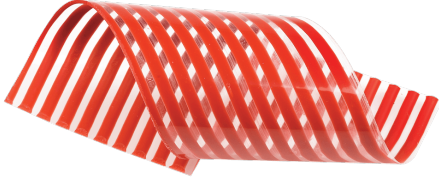

SPIRAL RED CHOCOLATE 3D (96 PCS)

SKU: B29.34652.1

Categories: [Chocolate](#), [Décor](#), [Seasonal - Valentine's](#), [Mothering Sunday & Easter](#)

Tags: [3D decor](#), [3D spiral](#), [chocolate decor](#), [red decor](#), [red spiral](#), [spiral decor](#), [valentines](#)

Approx. pieces 96 | Pack size 1 x 96 | Piece size 140mm |

White chocolate red coloured spiral decoration.

ALLERGY INFORMATION

Allergen statement

May contain traces of soya.

Contains:

Celery/celeriac	No
Lupin	No
Eggs	No
Fish	No
Soybeans	May Contain
Milk	Yes
Mustard	No
Peanuts	No
Sesame seeds	No
Crustacea	No
Molluscs	No
Tree nuts	No
Gluten	No
Palm oil (RSPO)	No
Sulphur Dioxide	No